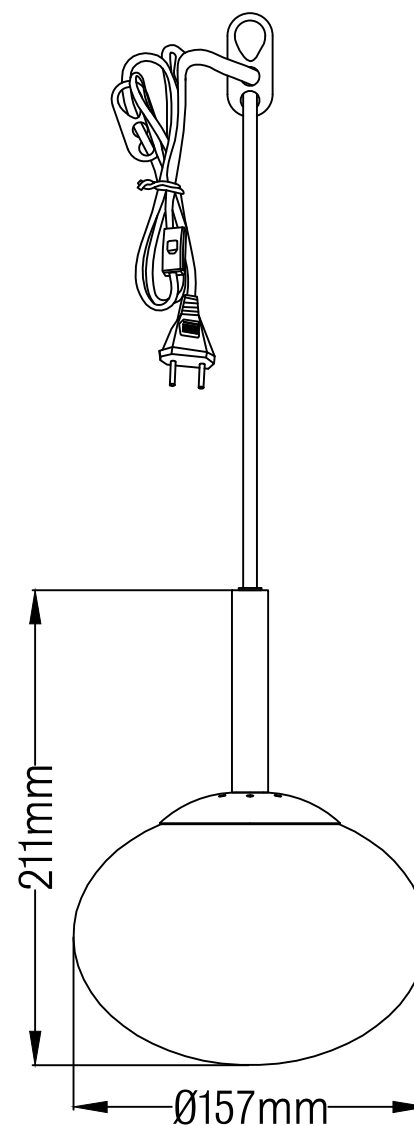

1. Assemble the lamp according to the drawing.
2. Never change or modify the product. The external flexible cable and cord for this product are not replaceable. If the cable or cord is damaged the product shall be discarded.

Specifications

Model No: M1850237/M1850235 /M1850233

Voltage: 220-240V~50HZ

MAX Power: E27 MAX 6W LED

For in door use only

For dry and clean indoor environment

Don't throw the article into normal domestic waste but hand it in for recycling. In this way you have a big hand in environmental protection. Please ask your local government for next staging area.