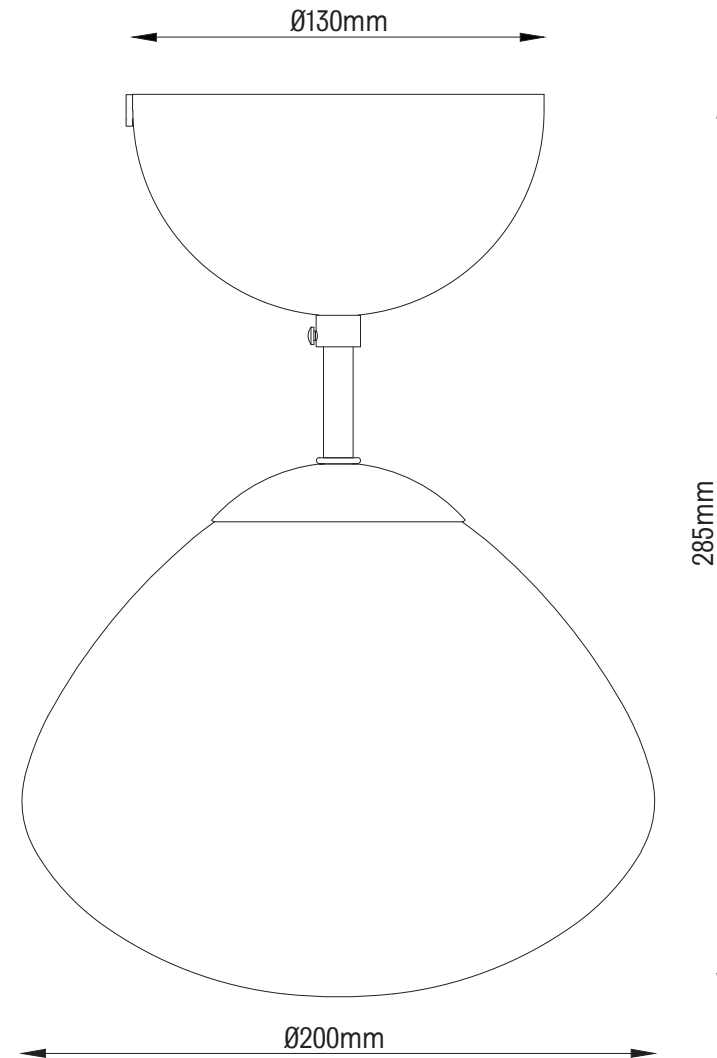

### Assembly instructions

1. Assemble the lamp according to the drawing. Turn gently on the tube parts so that the cord is not twisted.
2. Never change or modify the product. If the luminaire cable is damaged or if the luminaire is not working properly, it shall exclusively be checked/ replaced by the manufacturer or by manufacturer designated person.

### Specifications

ModelNo: M2463229

Voltage: 230V~ 50Hz

MAX Power: E14 MAX 40W

For indoor use only.

For dry and clean indoor environment.

Don't throw the article into normal domestic waste but hand it in for recycling. In this way you have a big hand in environmental protection. Please ask your local government for next staging area.