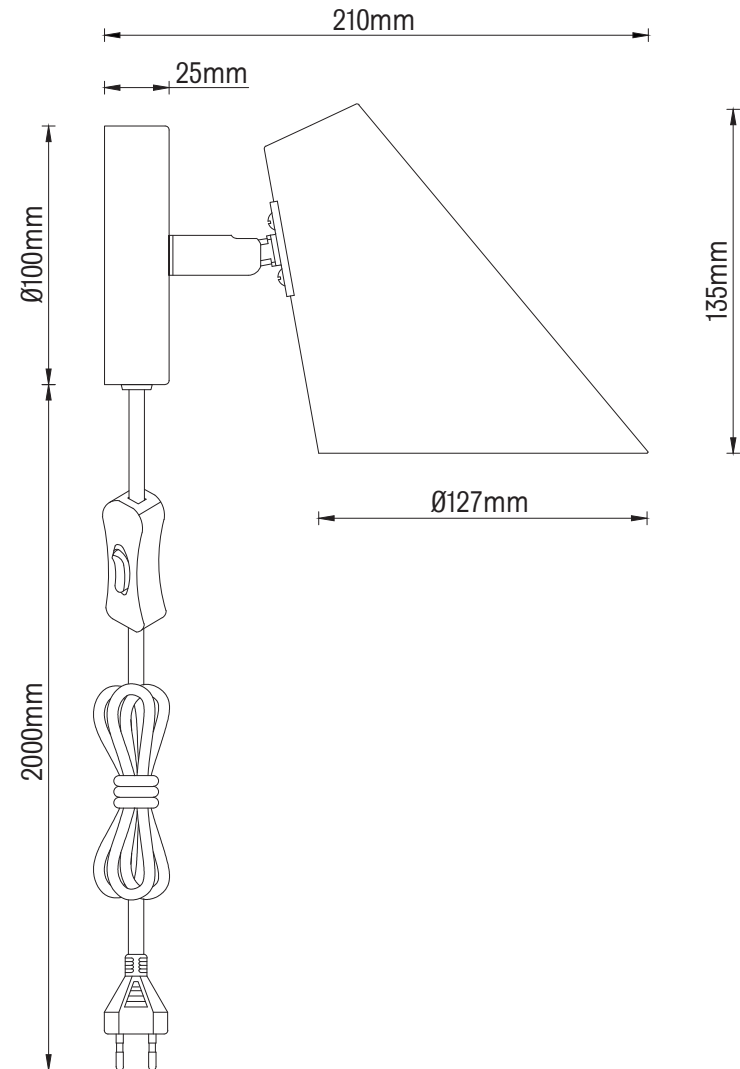

Monteringsinstruktion

1. Montera lampan efter skissen. Vrid varsamt på rördelarna så att inte sladden tvinnas.
2. Försök aldrig modifiera eller ändra produkten. Om armaturens kabel skulle skadas eller om armaturen inte fungerar som den ska, ska dessa komponenter kontrolleras / bytas av tillverkaren eller av tillverkaren utsedd person.

1. Assemble the lamp according to the drawing. Turn gently on the tube parts so that the cord is not twisted.
2. Never change or modify the product. If the luminaire cable is damaged or if the luminaire is not working properly, it shall exclusively be checked/ replaced by the manufacturer or by manufacturer designated person.

Specifications

ModelNo: M2455033, M2455034

Voltage: 230V~ 50Hz

MAX Power: E14 MAX 15W

For indoor use only.

For dry and clean indoor environment.

Don't throw the article into normal domestic waste but hand it in for recycling. In this way you have a big hand in environmental protection. Please ask your local government for next staging area.