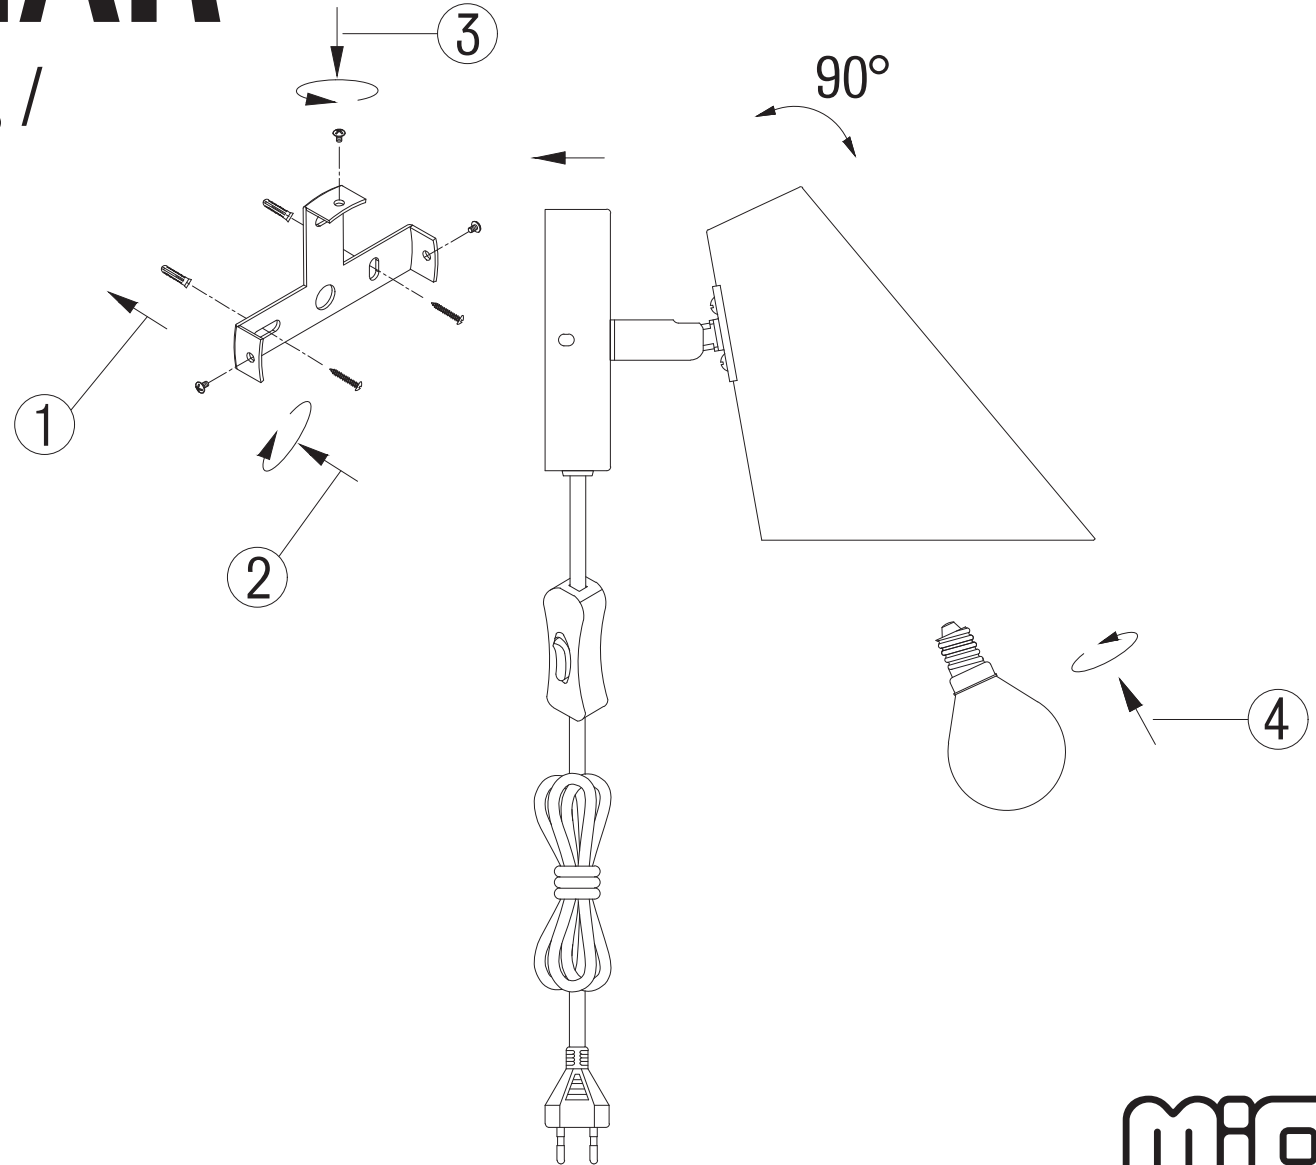

VALDEMAR

25-07-11

Monteringsanvisning / Assembly instruction

MiO