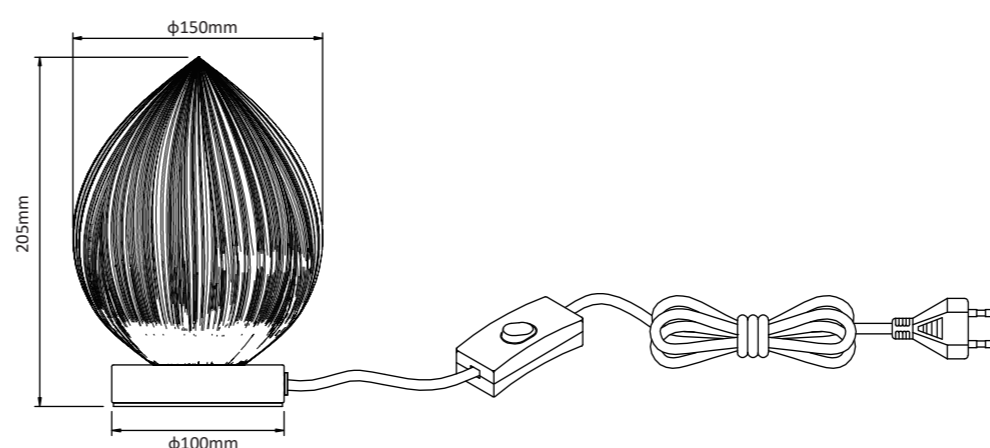

Specifications

Model No: M2464999
Voltage: 230V
Power: MAX 1x5W E14

For indoor use only.

For dry and clean indoor environment.

Don't throw the article into normal domestic waste but hand it in for recycling. In this way you have a big hand in environmental protection. Please ask your local government for next staging area.

Mio AB, Fågelviksleden2 S-54350 TIBRO Sweden, www.mio.se

MALOU

2025/9/11